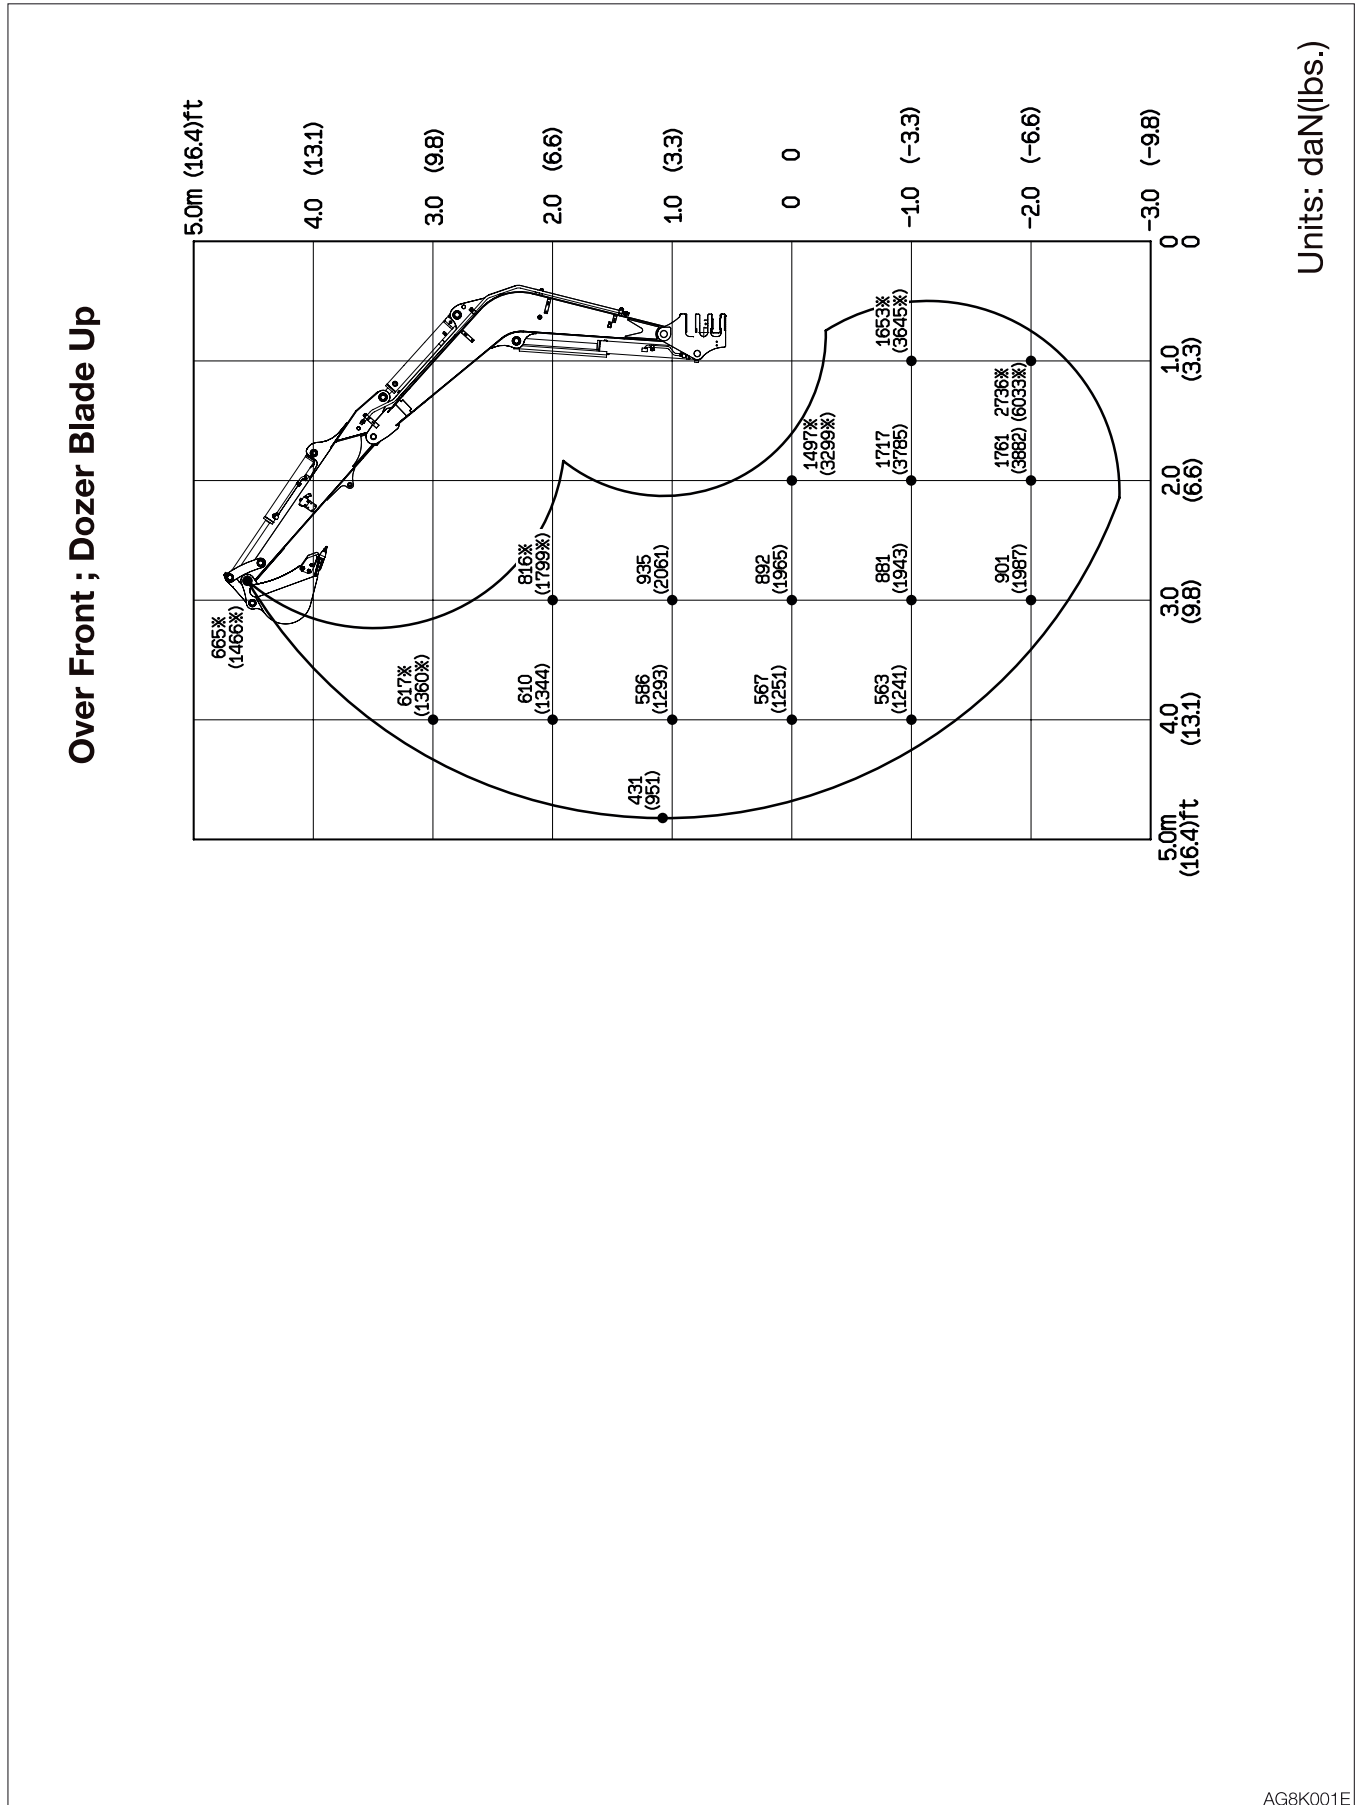

<Cab> Long arm