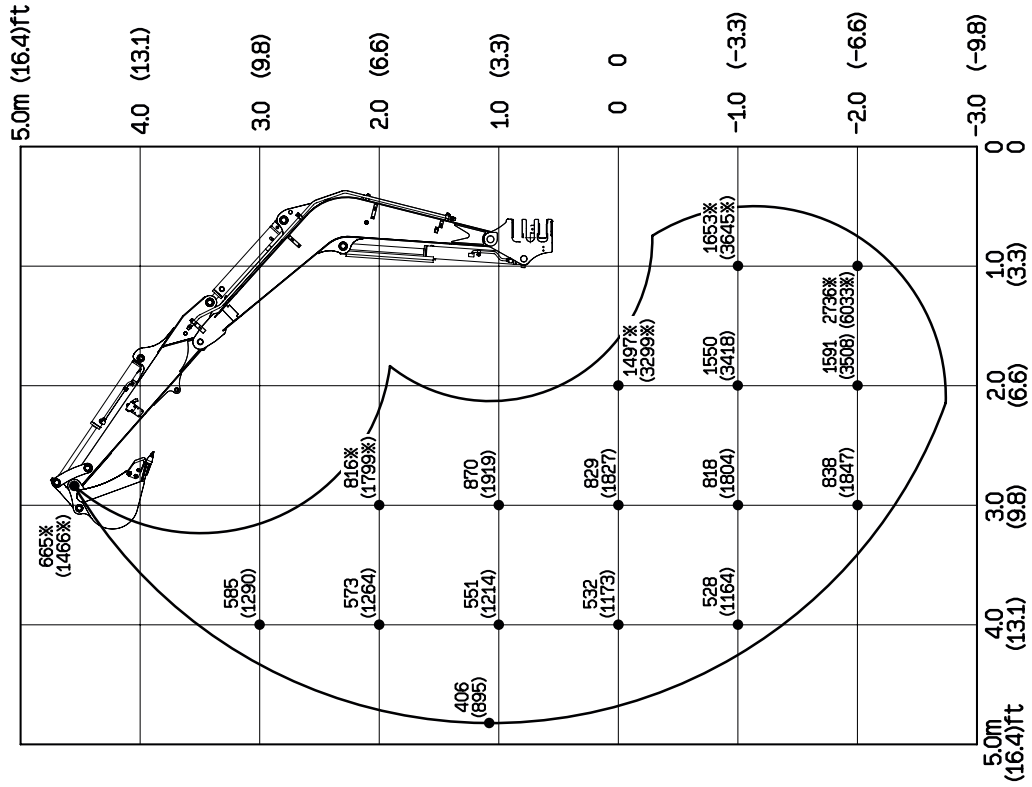

<Cab> Long arm

Over Side