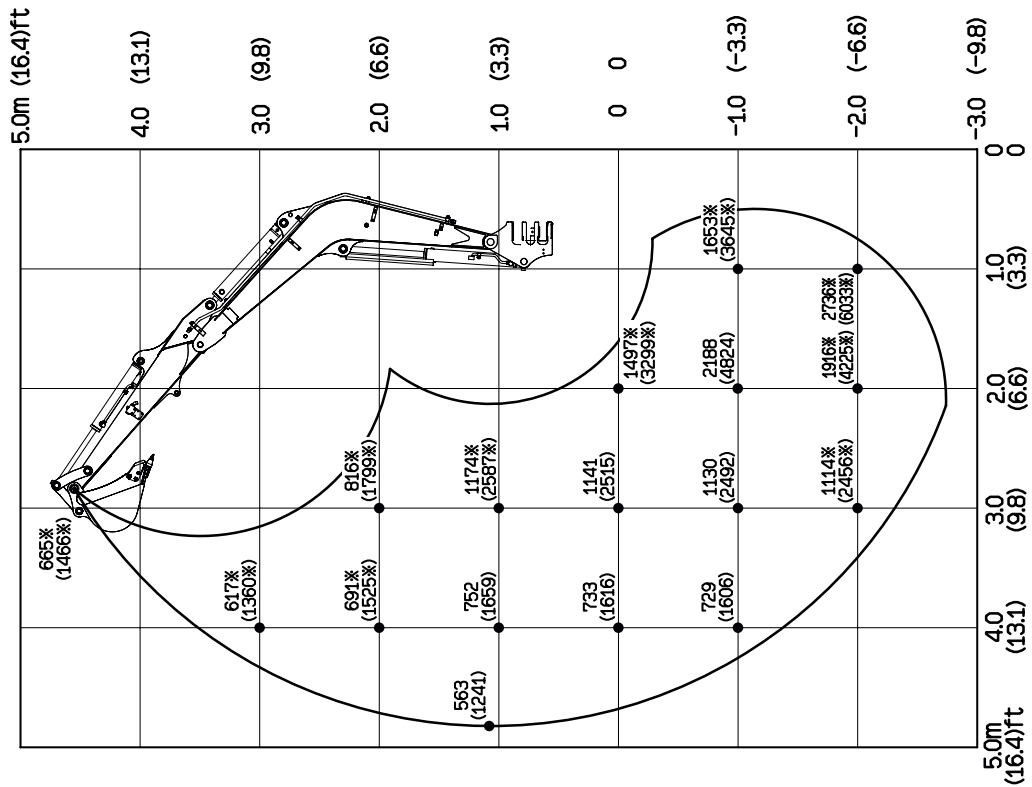

Dimensions & Weight	
Operating Weight (kg)	4080
Overall Length (mm) for transport	5085
Width (mm)	1740
Height (mm)	2490
Ground Clearance (mm)	295
Min. Front Swing Radius (mm)	1620
Slew Radius (mm)	1365
Dozer Blade (W x H) (mm)	1740 x 395

Operating Information	
Max Digging Depth (mm)	3465
Max Dump Height (mm)	3825
Max Reach at Ground Level (mm)	5425
Max Reach at Vertical Digging Depth (mm)	3725
Max Bucket Digging Force (kN)	30.8
Max Arm Digging Force (kN)	18.3

Undercarriage	
Traction Motor	Variable Displacement
Traction Drive	Planetary Epicyclic Gear
Traction Brake	Wet Friction Plate
Track Width (mm)	350
Ground Contact Length (mm)	1645
Ground Pressure (kPa)	31.1
Travel Speed (km/h)	2.9/5.3
Maximum Gradeability	30°

<Cab> Long arm

<Cab> Long arm

Over Side

Over Rear

Units: daN(lbs.)